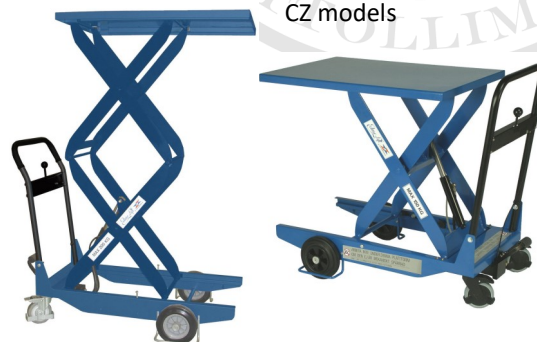

Art. #	Model	Capacity (Kg)	Liftstroke (mm)	Closed Ht (mm)	Raised Ht (mm)	Platform L x W (mm)	Motor (KW)	Weight incl. pack (Kg)	Lifting time (sec)	Notes	Total Price
Pallet Leveller											
86944	PL 2002	150 - 2000	464	241	705	1100mm diameter		220			£3,076
Economy Scissor Lift Trolleys											
524674	CZ 203	200	600	320	920	900 x 600		65		Foot Pump	£655
521448	CZ 503	500	600	320	920	900 x 600		75		Foot Pump	£685
521449	CZD 203	200	1170	450	1620	900 x 600		85		Foot Pump	£843
Scissor Lift Trolleys											
521445	TZD 203	200	1170	450	1620	900 x 600	N/A	85	N/A	Foot Pump	£1,705
22032	TZD 203B	200	1170	450	1620	900 x 600	0.8	100	Max. 6	Battery 12v	£3,271
521443	TZ 303	300	600	320	920	900 x 600	N/A	65	N/A	Foot Pump	£1,115
34070	TZD 400B	400	1170	450	1620	1000 x 800	0.8	220	Max. 8	Battery 12v	£4,732
521444	TZ 503	500	600	320	920	900 x 600	N/A	75	N/A	Foot Pump	£1,381
22030	TZ 503B	500	600	320	920	900 x 600	0.8	90	Max. 5	Battery 12v	£3,035
614402	EZD 500	500	1515	415	1930	900 X 800	0.8	290			£5,510

CZ models

All prices are in £ (GBP) and exclude VAT. Carriage included (excluding Highlands and Islands). Excludes off loading. Installation can be quoted additionally. All lifts are 3ph unless otherwise stated. 1ph available at an additional cost. Prices valid at time of publishing. Prices and specifications are subject to change

Edmo Lift select

Edmolift Select scissor lift tables are delivered direct from the Edmolift Technology Centre near Cambridge, CB9 7BN Tel. 01440 730640